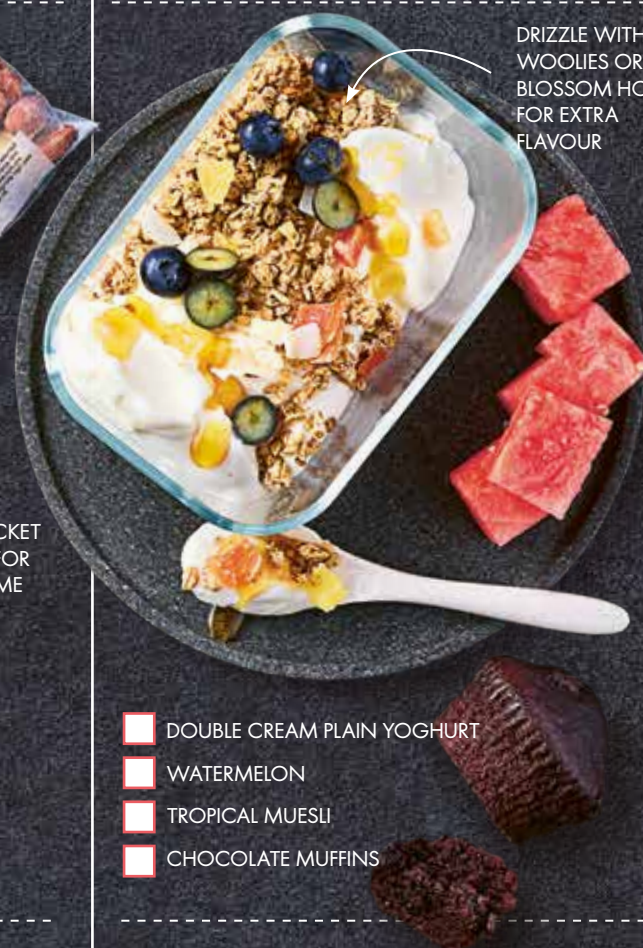

start easy

YOUR PLANNER FOR WEEKLY LUNCHESES AND DINNERS

MONDAY

LUNCHESES

OR USE LEFTOVERS FROM SUNDAY'S ROTISSERIE

WHAT YOU'LL NEED

- ☐ SOUTHERN-FRIED CHICKEN STRIPS
- ☐ RAINBOW SLAW
- ☐ WHITE TORTILLA WRAPS
- ☐ GRATED GOUDA

DINNERS

EVERYDAY WLIST **DINNER UNDER R50**

TUESDAY

ADD A PACKET OF NUTS FOR SNACK TIME

- ☐ SLICED, BUTTER-BASTED CHICKEN BREAST
- ☐ BUTTER LETTUCE
- ☐ MULTISEED & OATS SANDWICH THINS
- ☐ FLAVOURBURST™ YELLOW NECTARINES

EVERYDAY WLIST **DINNER UNDER R50**

WEDNESDAY

DRIZZLE WITH WOOLIES ORANGE BLOSSOM HONEY FOR EXTRA FLAVOUR

- ☐ DOUBLE CREAM PLAIN YOGHURT
- ☐ WATERMELON
- ☐ TROPICAL MUESLI
- ☐ CHOCOLATE MUFFINS

3 FOR 2 PIZZA WEDNESDAY